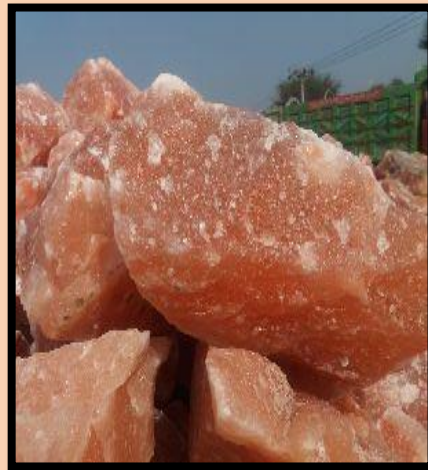

Himalayan Salt Chunks (Pink White Red Gray)

USH-SC-01

1 to 2 cm

USH-SC-02

3 to 5 cm

Himalayan Rock Salt Lump

USMAN SALT HOUSE

(Head Muhammad Wala Multan Pakistan)