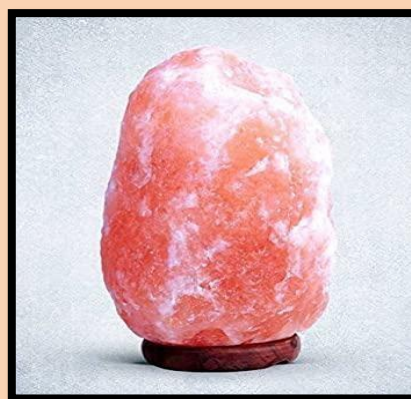

USMAN SALT HOUSE

(Head Muhammad Wala Multan Pakistan)

usmansalthouse.com

Product Lists.

➤ Himalayan Pink Natural Salt Lamps

Model Number	Weight	Model Number	Weight
USH-PNSL-01	1-2 KG	USH-PNSL-08	20-30 KG
USH-PNSL-02	2-3 KG	USH-PNSL-09	30-50 KG
USH-PNSL-03	3-5 KG	USH-PNSL-10	50-75 KG
USH-PNSL-04	5-7 KG	USH-PNSL-11	75-100 KG
USH-PNSL-05	7-10 KG	USH-PNSL-12	100-200 KG
USH-PNSL-06	10-15 KG	USH-PNSL-13	200-300 KG
USH-PNSL-07	15-20 KG	USH-PNSL-14	300-500 KG

➤ Himalayan Red Natural Salt Lamps

Model Number	Weight
USH-RNSL-01	1-2 KG
USH-RNSL-02	2-3 KG
USH-RNSL-03	3-5 KG
USH-RNSL-04	5-7 KG
USH-RNSL-05	7-10 KG
USH-RNSL-06	10-15 KG
USH-RNSL-07	15-20 KG
USH-RNSL-08	20-25 KG
USH-RNSL-09	25-30 KG