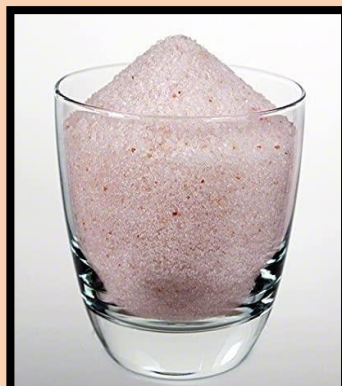

Himalayan Edible Salt (Pink White and Red)

USMAN SALT HOUSE

(Head Muhammad Wala Multan Pakistan)

usmansalthouse.com

Model Number	Size	Description
USH-ES-01	Powder	Powder
USH-ES-02	0.2~0.5 mm	Extra Fine
USH-ES-03	0.5 ~1.0 mm	Fine
USH-ES-04	1 ~2 mm	Small Grain
USH-ES-05	2 ~4 mm	Medium Grain
USH-ES-06	4 ~5 mm	Coarse Grain
USH-ES-07	4 ~6 mm	Extra Coarse Grain
USH-ES-08	20-50 Mesh	Running Salt