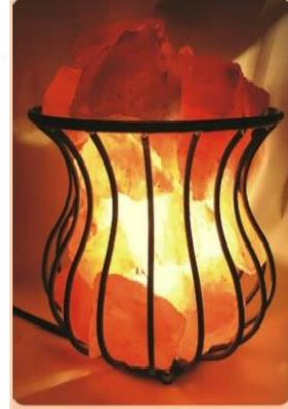

usmansalthouse.com

USH-IWSL-11

USH-IWSL-12

USH-IWSL-13

USH-IWSL-14

Himalayan Wall Salt Lamps

Model Number	Shape
USH-WSL-01	Himalayan Leaf Wall Salt Light
USH-WSL-02	Himalayan Flower Wall Salt Light
USH-WSL-03	Himalayan Ball Wall Salt Light
USH-WSL-04	Himalayan Heart Wall Salt Light
USH-WSL-05	Himalayan Glass Wall Salt Light
USH-WSL-06	Himalayan Cylinder Wall Salt Light
USH-WSL-07	Himalayan Egg Wall Salt Light
USH-WSL-08	Himalayan Natural Wall Salt Light
USH-WSL-09	Himalayan Diamond Wall Salt Light