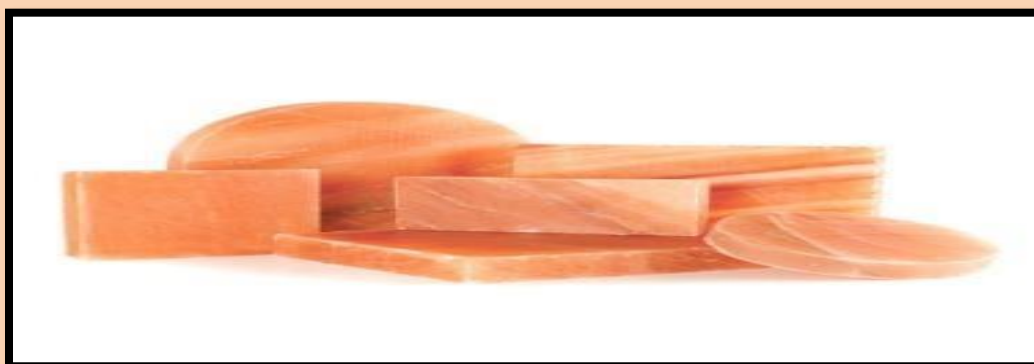

USMAN SALT HOUSE

(Head Muhammad Wala Multan Pakistan)

usmansalthouse.com

Model Number	Size	Description
USH-ES-01	Powder	Powder
USH-ES-02	0.2~0.5 mm	Extra Fine
USH-ES-03	0.5 ~1.0 mm	Fine
USH-ES-04	1 ~2 mm	Small Grain
USH-ES-05	2 ~4 mm	Medium Grain
USH-ES-06	4 ~5 mm	Coarse Grain
USH-ES-07	4 ~6 mm	Extra Coarse Grain
USH-ES-08	20-50 Mesh	Running Salt

Himalayan Salt Tiles Blocks Bricks Plates

Model Number	Dimensions
USH-SB-01	20 ×10 ×2.00 cm
USH-SB-02	20 ×10 ×2.50 cm
USH-SB-03	20 ×10 ×5.00 cm
USH-SB-04	20 ×15×2.50 cm
USH-SB-05	20 ×20 ×2.50 cm
USH-SB-06	20 ×20 ×3.75 cm
USH-SB-07	20 ×10 ×5.00 cm
USH-SB-08	30 ×20 ×2.50 cm
USH-SB-09	30 ×20 ×3.75 cm
USH-SB-10	30 ×20 ×5.00 cm
USH-SB-11	30 ×30 ×5.00 cm